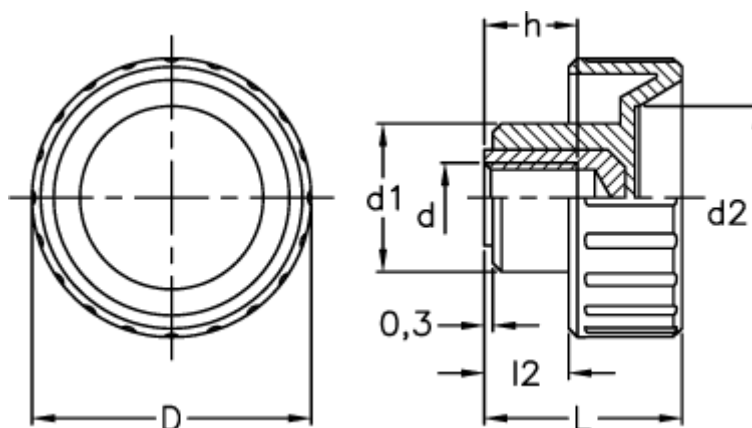

Data Sheet

Article number: 2302006863
Description: E+G Fluted grip knob
BT.50 B-M10

Measures

d	= 50
d1	= 22
d2	= 31
d 6H	= M10
h	= 13
L	= 28.5
l2	= 13.5